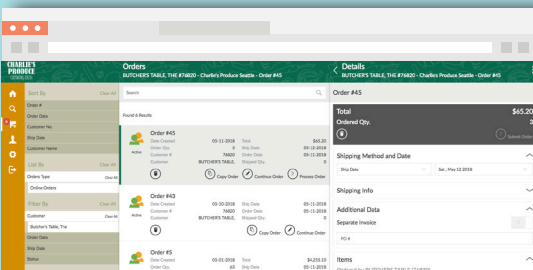

Ordering online with Charlie's Produce is easy!

"We want to meet you where you are"

Introducing our new solution for easy self-service ordering

- Optimized for your Tablets, Smartphones and Desktop Browsers.
- Real-time access to items, pricing, orders, and invoices
- An intuitive user interface that includes:
 - Barcode scan for items
 - Easy search field for items, orders and invoices
 - Custom order guides with product images, and description

Take control of your product orders with our convenient Digital Order Guide, complete with product images and information to assist you. Once you've selected the items you wish to order, simply select a delivery date and any additional details, then submit directly to our Customer Service Department for fulfillment.

**Internet Explorer will not support this application*

Getting Started

Log in at

orders.charliesproduce.com

Select Order icon to view current orders

Select Item icon to view products & start new order

Select New icon to create a new order

To continue an order select the continue button

To add items to order, enter the Order/Case Quantity in the quantity field

Once all items have been added to an order, select the Process Order icon to proceed