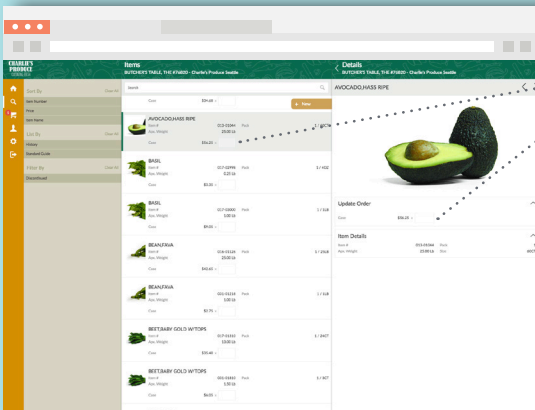

Ordering online with Charlie's Produce is easy!

"We want to meet you where you are"

Introducing our new solution for easy self-service ordering

- Optimized for your Tablets, Smartphones and Desktop Browsers.
- Real-time access to items, pricing, orders, and invoices
- An intuitive user interface that includes:
 - Barcode scan for items
 - Easy search field for items, orders and invoices
 - Custom order guides with product images, and description

**Internet Explorer will not support this application*

Getting Started

Log in at

orders.charliesproduce.com

Select Order icon to view current orders

Select Item icon to view products & start new order

Select New icon to create a new order

To continue an order select the continue button

To add items to order, enter the Order/Case Quantity in the quantity field

Once all items have been added to an order, select the Process Order icon to proceed

Review details of the order and select Submit Order

CHARLIE'S PRODUCE

CULTIVATING FRESH

charliesproduce.com